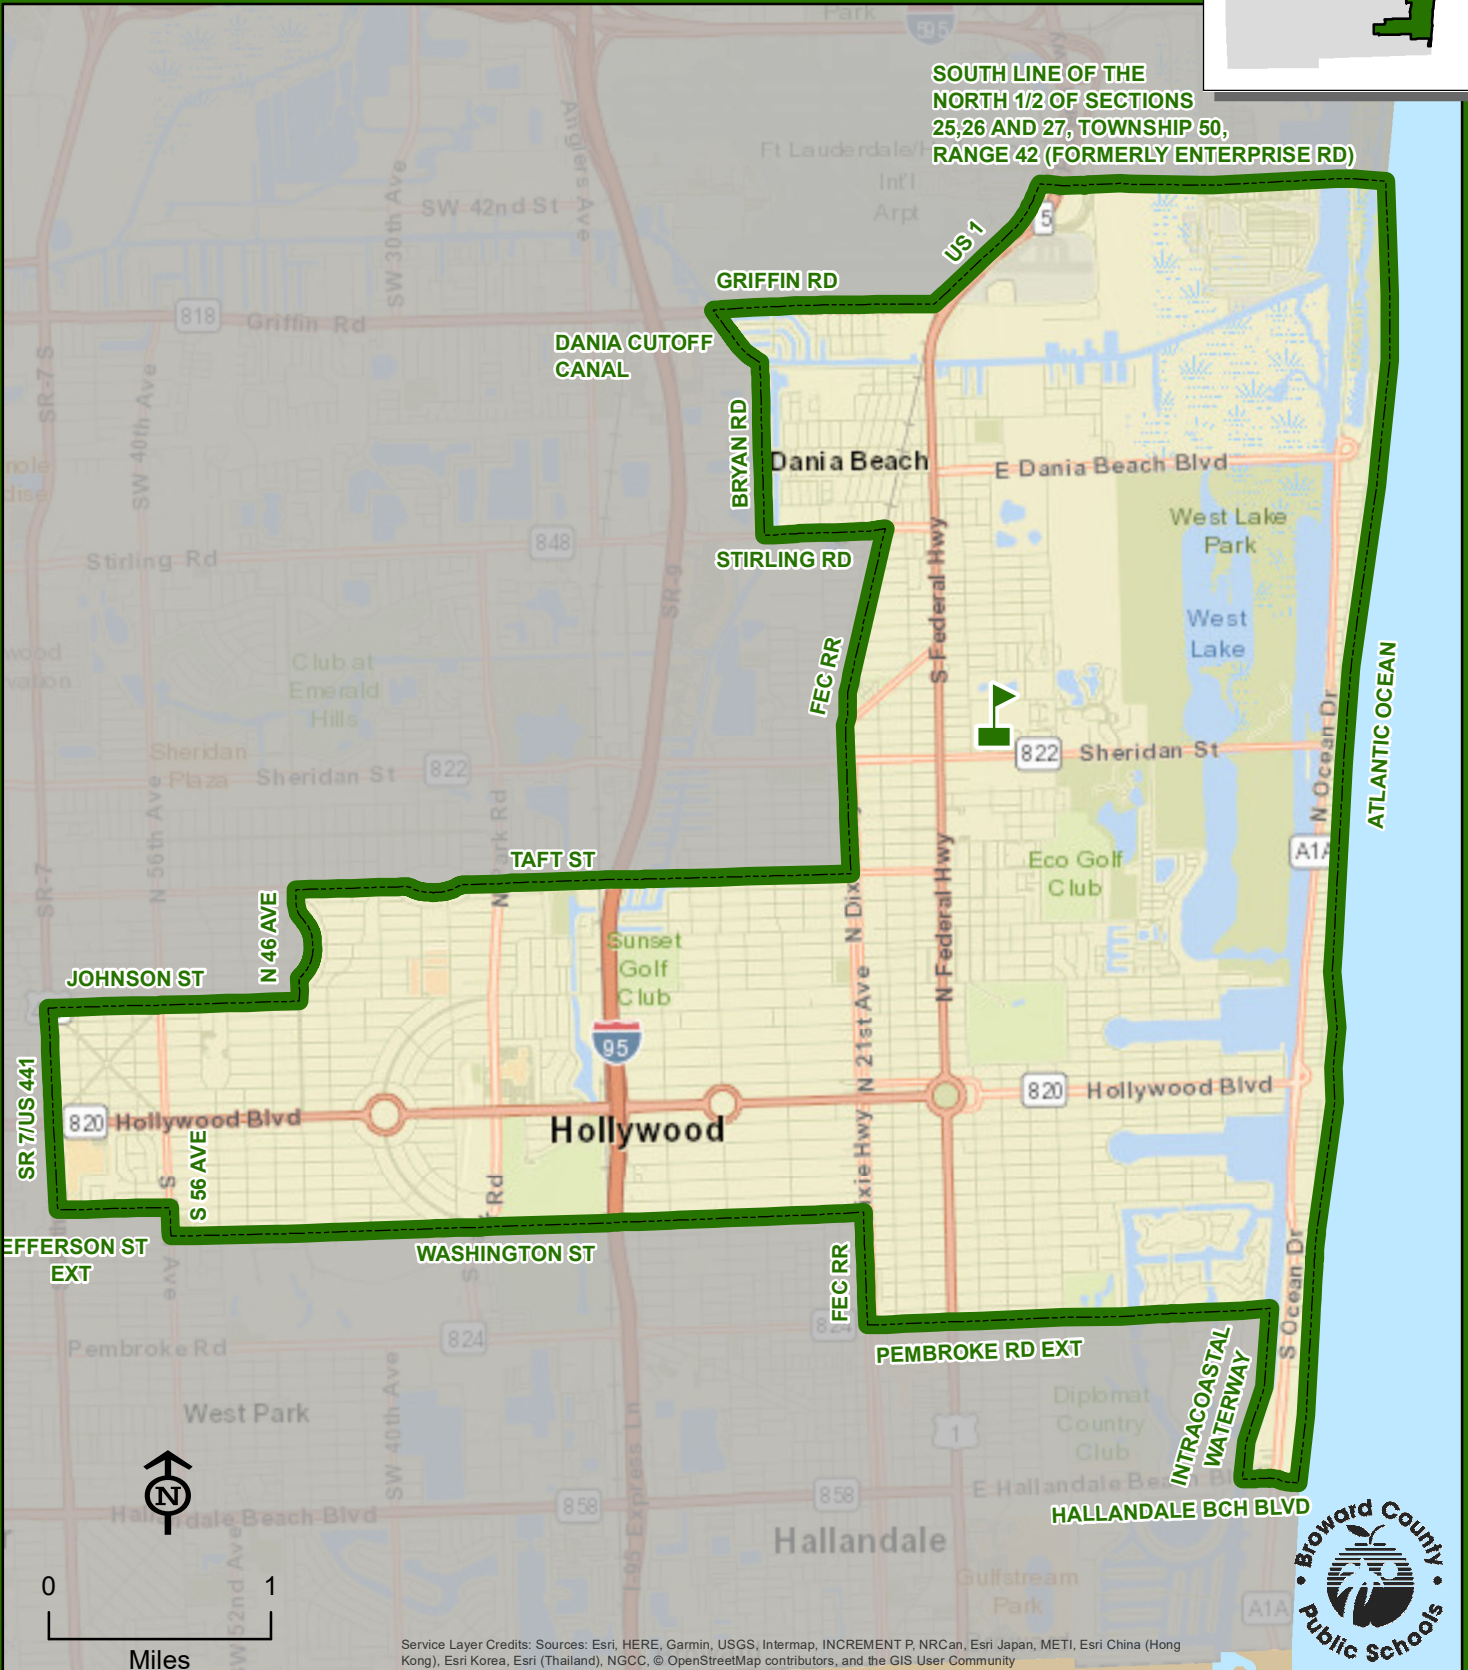

# OLSEN MIDDLE SCHOOL

330 SE 11 TERRACE  
DANIA BEACH, FLORIDA 33004  
754-323-3800

Innovative Program  
Magnet School

OLSEN

THIS MAP IS FOR CONCEPTUAL PURPOSES ONLY AND SHOULD NOT BE USED FOR LEGAL BOUNDARY DETERMINATIONS